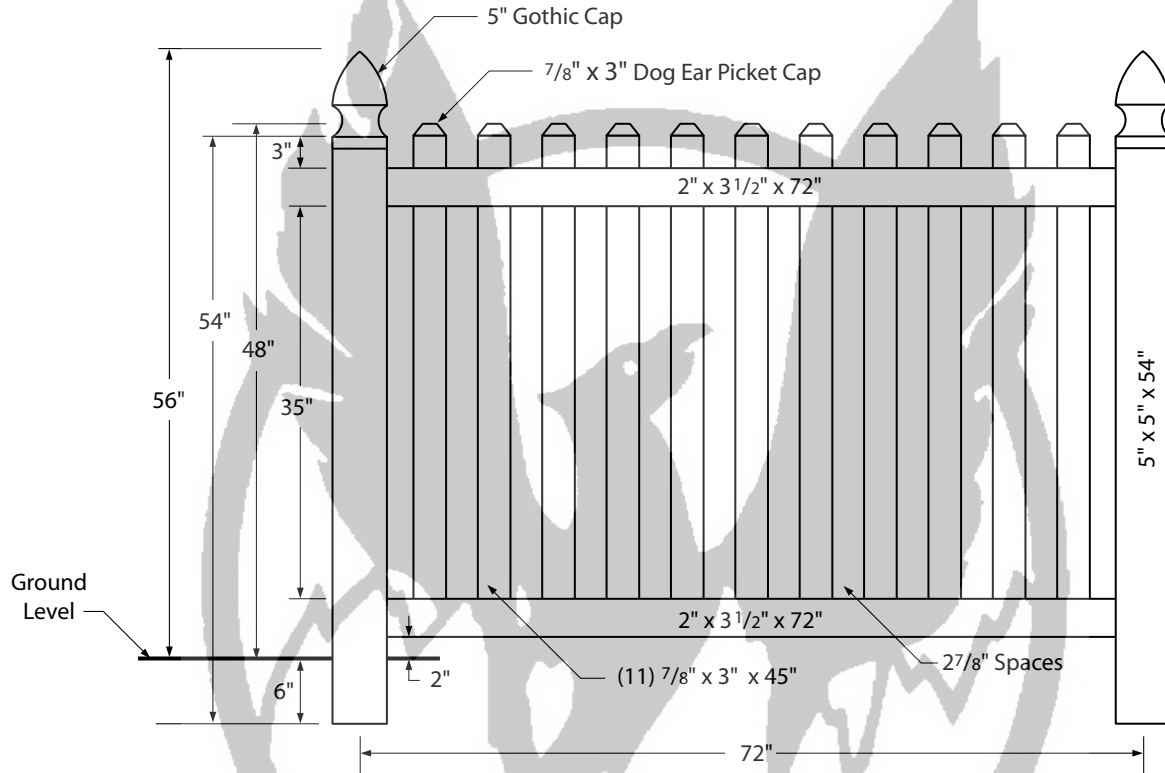

PHOENIX FENCE

VINYL PRODUCTS

4' High x 6' Wide Flat Picket (Colonial) Vinyl Fence (Post Mount Installation)

Components

- 5" x 5" x 54" Post (Post Mount)
- (2) 2" x 3 1/2" x 72" Rail
- (11) 7/8" x 3" x 45" Pickets
- (11) 7/8" x 3" Pickets Caps