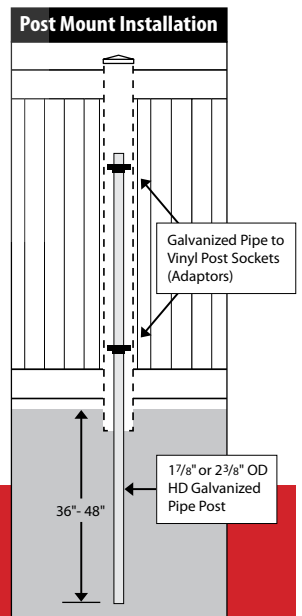

PHOENIX FENCE

VINYL PRODUCTS

4' High x 6' Wide Flat Picket (Colonial) Vinyl Fence (Post Mount Installation)

Components

- 5" x 5" x 54" Post (Post Mount)
- (2) 2" x 3 1/2" x 72" Rail
- (11) 7/8" x 3" x 45" Pickets
- (11) 7/8" x 3" Pickets Caps