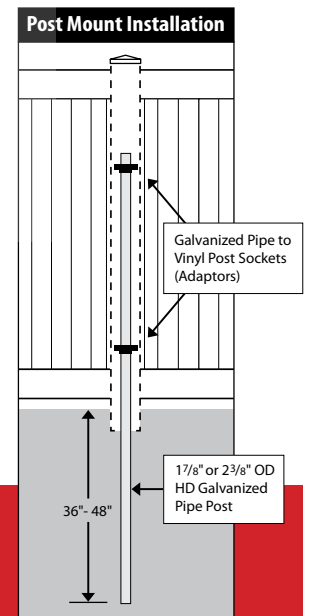

PHOENIX FENCE

VINYL PRODUCTS

3' High x 6' Wide Flat Picket (Colonial) Vinyl Fence (Post Mount Installation)

Components

- 5" x 5" x 42" Post (Post Mount)
- (2) 2" x 3 1/2" x 72" Rail
- (11) 7/8" x 3" x 33" Pickets
- (11) 7/8" x 3" Pickets Caps