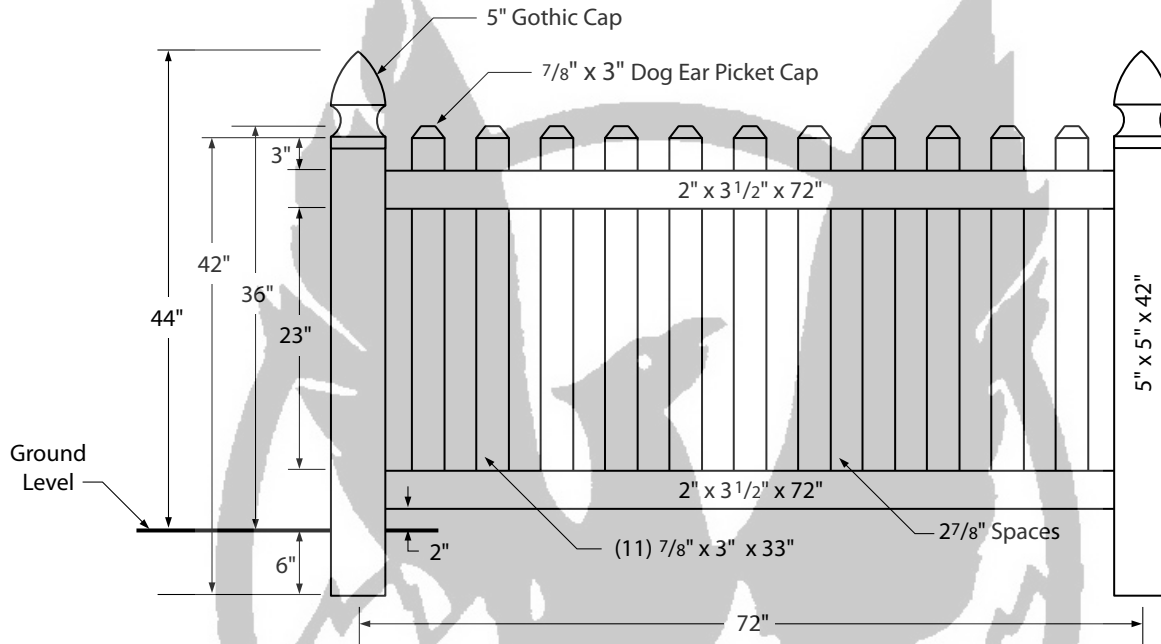

PHOENIX FENCE

VINYL PRODUCTS

3' High x 6' Wide Flat Picket (Colonial) Vinyl Fence (Post Mount Installation)

Components

- 5" x 5" x 42" Post (Post Mount)
- (2) 2" x 3 1/2" x 72" Rail
- (11) 7/8" x 3" x 33" Pickets
- (11) 7/8" x 3" Pickets Caps