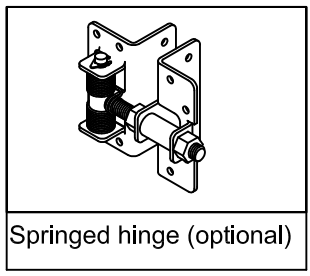

# Omega - single swing gate

Single swing gate: Custom opening available

Horizontal dimensions		Gate posts	
Opening	G	Omega	Elite or Secur
3'-6"	37.5"	3" x 3"	3" x 3"
4'-0"	43.5"	3" x 3"	3" x 3"
6'-0"	67.5"	3" x 3"	3" x 3"
8'-0"	91.5"	3" x 3"	4" x 4"
10'-0"	115.5"	4" x 4"	4" x 4"
12'-0"	139.5"	4" x 4"	4" x 4"
14'-0"	163.5"	4" x 4"	6" x 6"
16'-0"	187.5"	4" x 4"	6" x 6"
Custom	Custom	Custom	Custom

Vertical dimensions			
Height	A	B	C
4'-1"	4'-3 $\frac{1}{2}$ "	45- $\frac{1}{2}$ "	47"
5'-1"	5'-3 $\frac{1}{2}$ "	57- $\frac{1}{2}$ "	59"
5'-10"	6'- $\frac{1}{2}$ "	66- $\frac{1}{2}$ "	68"
8'-1"	8'-3 $\frac{1}{2}$ "	93- $\frac{1}{2}$ "	95"
Custom	H + 2 $\frac{1}{2}$ "	C - 1 $\frac{1}{2}$ "	A - 4 $\frac{1}{2}$ "