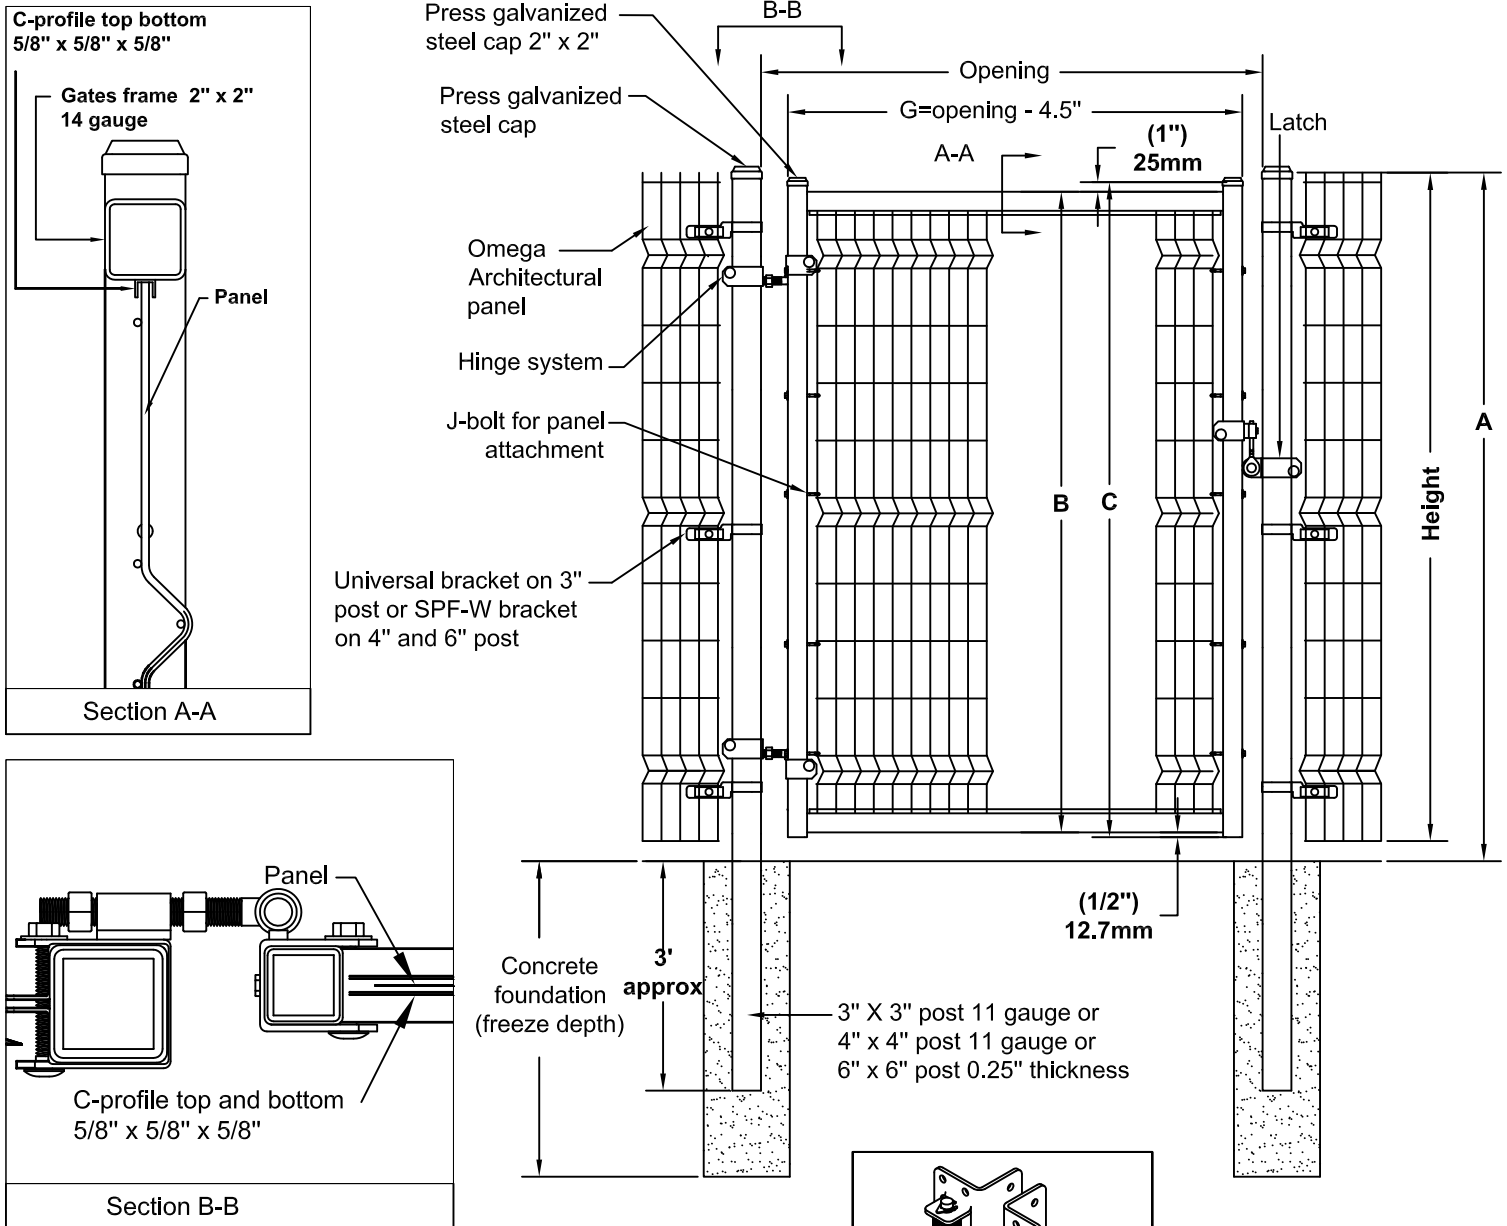

# Omega - single swing gate

Single swing gate: Custom opening available

Horizontal dimensions		Gate posts	
Opening	G	Omega	Elite or Secur
3'-6"	37.5"	3" x 3"	3" x 3"
4'-0"	43.5"	3" x 3"	3" x 3"
6'-0"	67.5"	3" x 3"	3" x 3"
8'-0"	91.5"	3" x 3"	4" x 4"
10'-0"	115.5"	4" x 4"	4" x 4"
12'-0"	139.5"	4" x 4"	4" x 4"
14'-0"	163.5"	4" x 4"	6" x 6"
16'-0"	187.5"	4" x 4"	6" x 6"
Custom	Custom	Custom	Custom

Vertical dimensions			
Height	A	B	C
4'-1"	4'-3 $\frac{1}{2}$ "	45- $\frac{1}{2}$ "	47"
5'-1"	5'-3 $\frac{1}{2}$ "	57- $\frac{1}{2}$ "	59"
5'-10"	6'- $\frac{1}{2}$ "	66- $\frac{1}{2}$ "	68"
8'-1"	8'-3 $\frac{1}{2}$ "	93- $\frac{1}{2}$ "	95"
Custom	H + 2 $\frac{1}{2}$ "	C - 1 $\frac{1}{2}$ "	A - 4 $\frac{1}{2}$ "