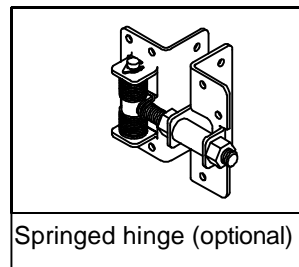

# Omega - double swing gate

Double swing gate: Custom openings available

Horizontal dimensions		Gate posts	
Opening	G	Omega	Elite or Secur
6'-0"	32 5/8"	3" x 3"	3" x 3"
7'-0"	38 5/8"	3" x 3"	3" x 3"
8'-0"	44 5/8"	3" x 3"	3" x 3"
10'-0"	56 5/8"	3" x 3"	3" x 3"
12'-0"	68 5/8"	3" x 3"	3" x 3"
14'-0"	80 5/8"	3" x 3"	3" x 3"
16'-0"	92 5/8"	3" x 3"	4" x 4"
18'-0"	104 5/8"	4" x 4"	4" x 4"
Custom	Custom	Custom	Custom

Vertical dimensions			
Height	A	B	C
4'-1"	4'-3 1/2"	45-1/2"	47"
5'-1"	5'-3 1/2"	57-1/2"	59"
5'-10"	6'-1/2"	66-1/2"	68"
8'-1"	8'-3 1/2"	93-1/2"	95"
Custom	H + 2 1/2"	C - 1 1/2"	A - 4 1/2"