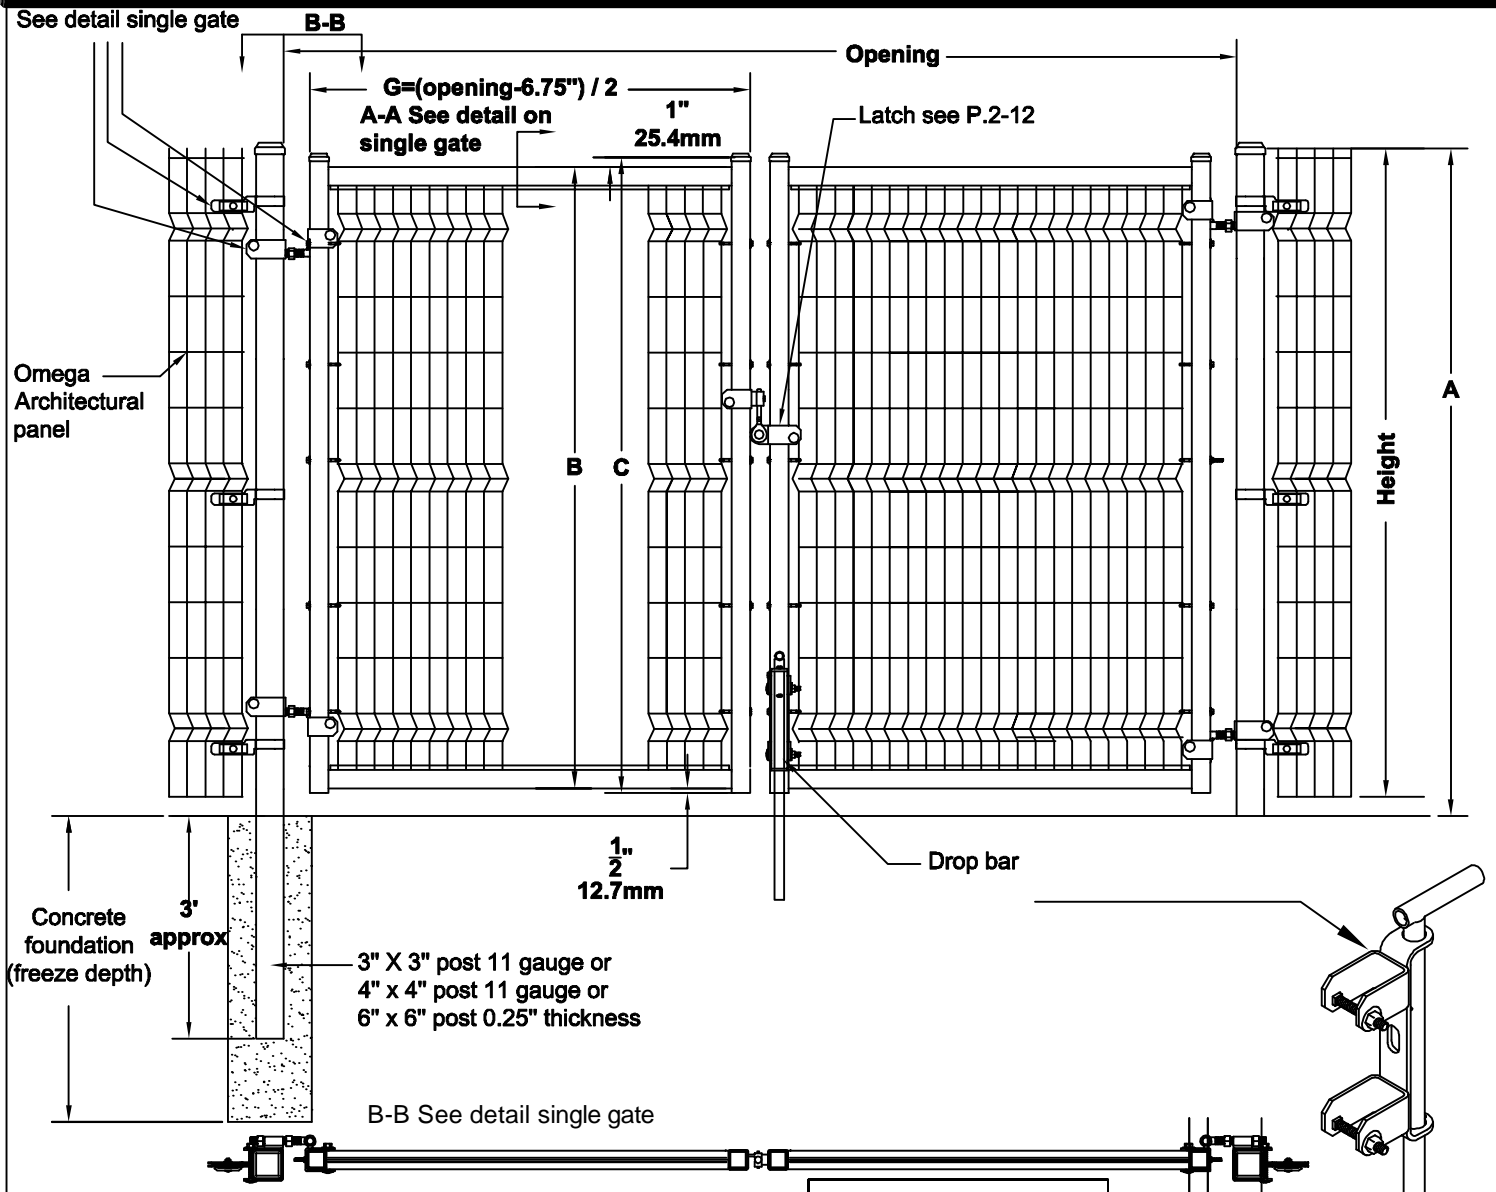

# Omega - double swing gate

Double swing gate: Custom openings available

Horizontal dimensions		Gate posts	
Opening	G	Omega	Elite or Secur
6'-0"	32 5/8"	3" x 3"	3" x 3"
7'-0"	38 5/8"	3" x 3"	3" x 3"
8'-0"	44 5/8"	3" x 3"	3" x 3"
10'-0"	56 5/8"	3" x 3"	3" x 3"
12'-0"	68 5/8"	3" x 3"	3" x 3"
14'-0"	80 5/8"	3" x 3"	3" x 3"
16'-0"	92 5/8"	3" x 3"	4" x 4"
18'-0"	104 5/8"	4" x 4"	4" x 4"
Custom	Custom	Custom	Custom

Vertical dimensions			
Height	A	B	C
4'-1"	4'-3 1/2"	45-1/2"	47"
5'-1"	5'-3 1/2"	57-1/2"	59"
5'-10"	6'-1/2"	66-1/2"	68"
8'-1"	8'-3 1/2"	93-1/2"	95"
Custom	H + 2 1/2"	C - 1 1/2"	A - 4 1/2"