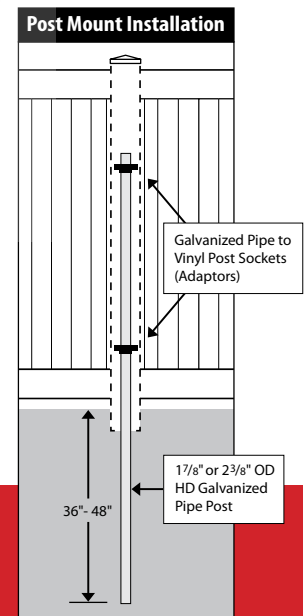

PHOENIX FENCE

VINYL PRODUCTS

5' High x 6' Wide Semi-Privacy Vinyl Fence (Post Mount Installation)

Components

- 5" x 5" x 66" Post (Post Mount)
- (2) 1 1/2" x 5 1/2" x 70 1/2" Rail
- (10) 7/8" x 6" x 50 1/4" Semi-Privacy Pickets