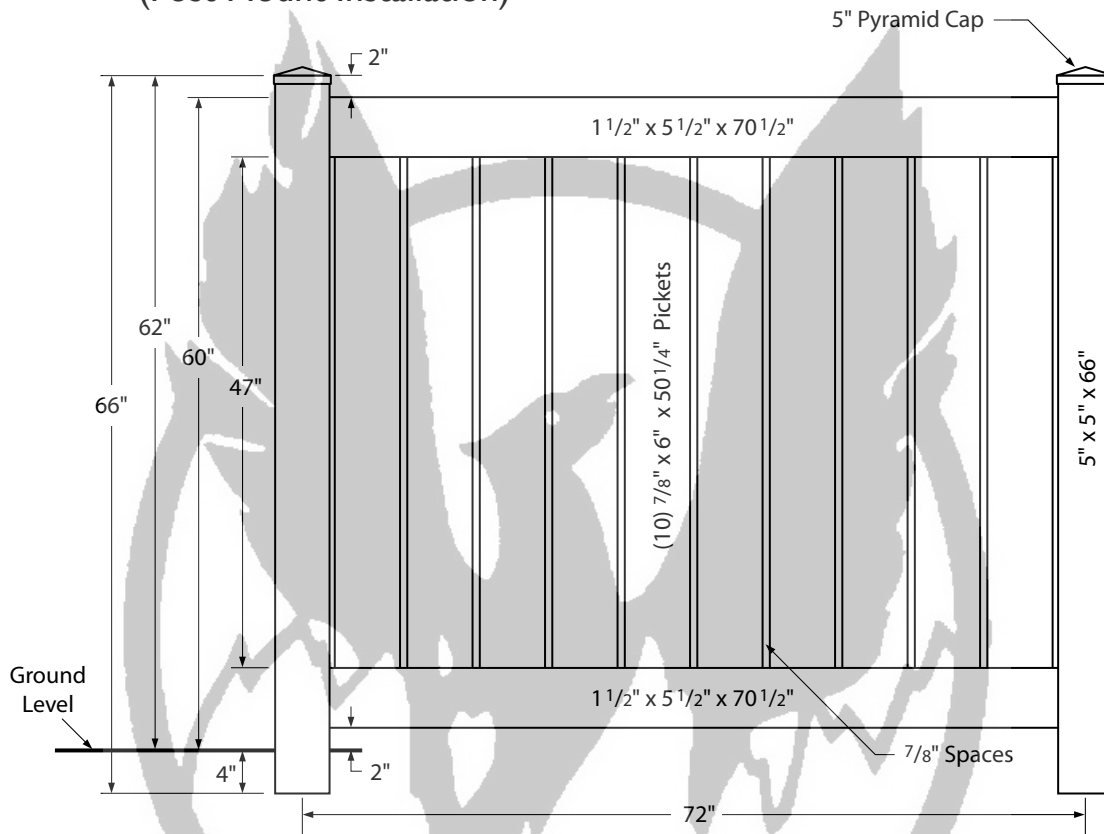

PHOENIX FENCE

VINYL PRODUCTS

5' High x 6' Wide Semi-Privacy Vinyl Fence (Post Mount Installation)

Components

- 5" x 5" x 66" Post (Post Mount)
- (2) 1 1/2" x 5 1/2" x 70 1/2" Rail
- (10) 7/8" x 6" x 50 1/4" Semi-Privacy Pickets