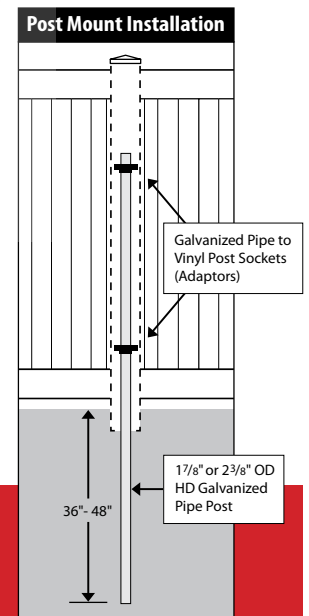

PHOENIX FENCE

VINYL PRODUCTS

6' High x 8' Wide Privacy + Picket (Estate) Vinyl Fence (Post Mount Installation)

Components

- 5" x 5" x 78" Post (Post Mount)
- (2) 1 1/2" x 5 1/2" x 94 1/2" Pocket Rail (Bottom Rail Reinforced)
- (8) 7/8" x 11 1/3" x 50 1/4" Three-Panel Tongue & Groove Privacy Pickets
- (2) 7/8" x 11 1/4" x 47" U Channel
- (1) 2" x 3 1/2" x 94 1/2" Top Accent Rail
- (18) 7/8" x 1 1/2" x 12" Accent Pickets