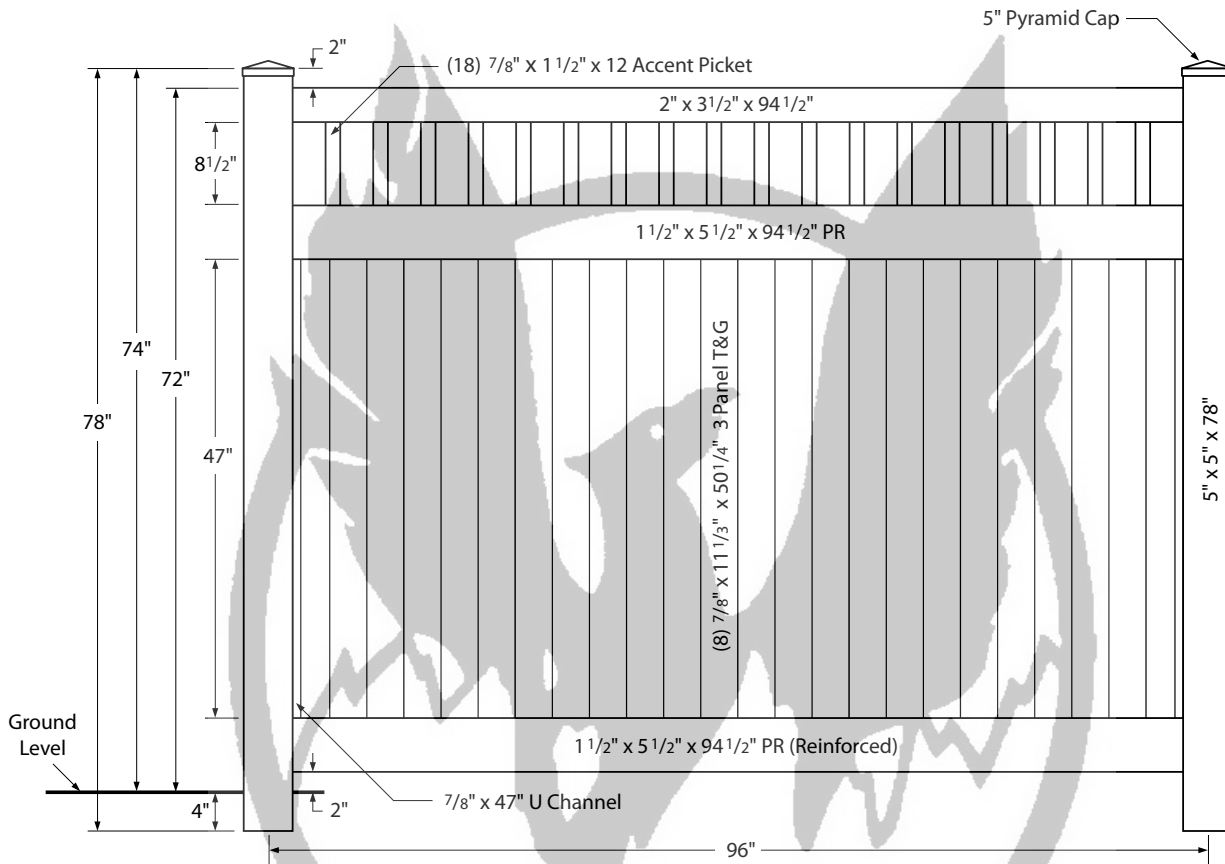

PHOENIX FENCE

VINYL PRODUCTS

6' High x 8' Wide Privacy + Picket (Estate) Vinyl Fence (Post Mount Installation)

Components

- 5" x 5" x 78" Post (Post Mount)
- (2) 1 1/2" x 5 1/2" x 94 1/2" Pocket Rail (Bottom Rail Reinforced)
- (8) 7/8" x 11 1/3" x 50 1/4" Three-Panel Tongue & Groove Privacy Pickets
- (2) 7/8" x 11 1/4" x 47" U Channel
- (1) 2" x 3 1/2" x 94 1/2" Top Accent Rail
- (18) 7/8" x 1 1/2" x 12" Accent Pickets