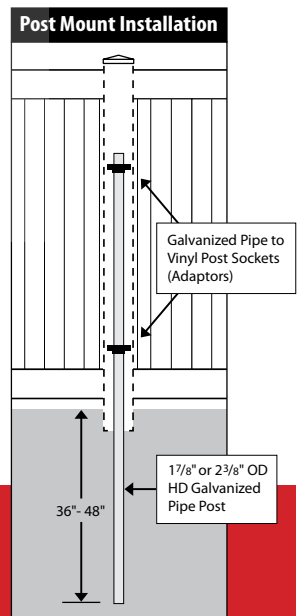

PHOENIX FENCE

VINYL PRODUCTS

6' High x 6' Wide Privacy + Picket (Estate) Vinyl Fence (Post Mount Installation)

Components

- 5" x 5" x 78" Post (Post Mount)
- (2) 1 1/2" x 5 1/2" x 94 1/2" Pocket Rail
- (6) 7/8" x 11 1/3" x 50 1/4" Three-Panel Tongue & Groove Privacy Pickets
- (2) 7/8" x 11 1/4" x 47" U Channel
- (1) 2" x 3 1/2" x 70 1/2" Top Accent Rail
- (14) 7/8" x 11 1/2" x 12" Accent Pickets