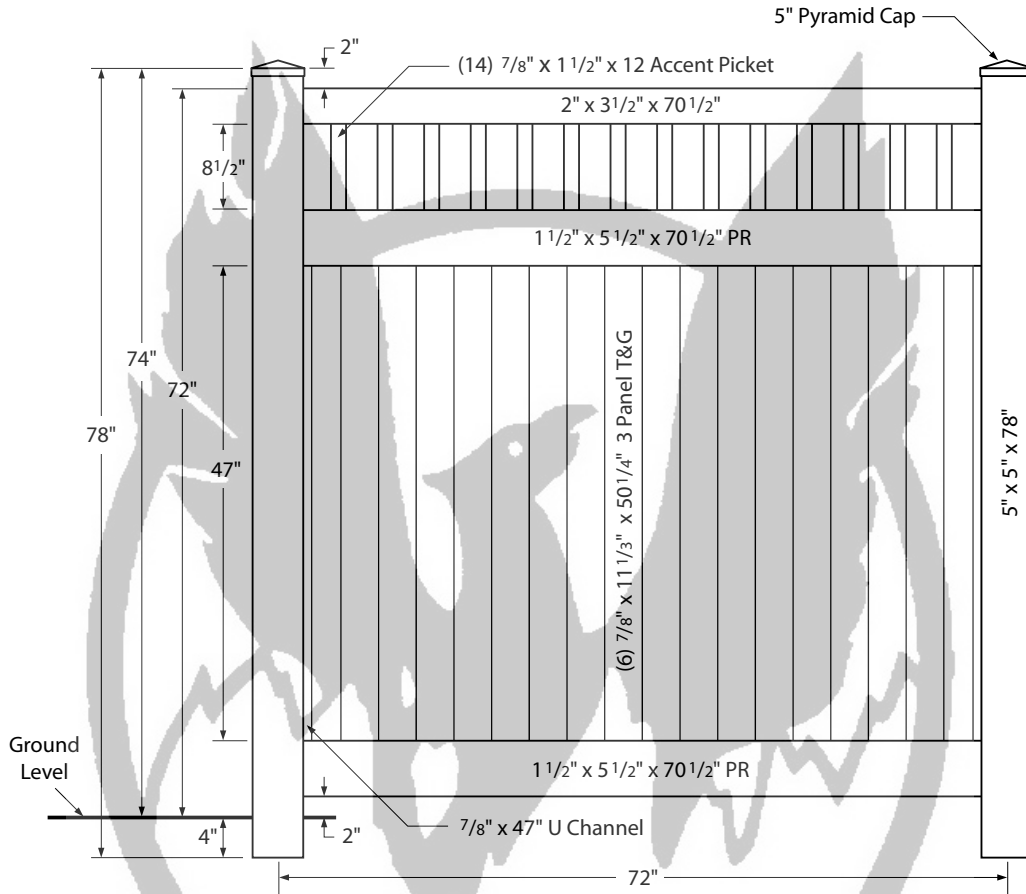

PHOENIX FENCE

VINYL PRODUCTS

6' High x 6' Wide Privacy + Picket (Estate) Vinyl Fence (Post Mount Installation)

Components

- 5" x 5" x 78" Post (Post Mount)
- (2) 1 1/2" x 5 1/2" x 94 1/2" Pocket Rail
- (6) 7/8" x 11 1/3" x 50 1/4" Three-Panel Tongue & Groove Privacy Pickets
- (2) 7/8" x 11 1/4" x 47" U Channel
- (1) 2" x 3 1/2" x 70 1/2" Top Accent Rail
- (14) 7/8" x 11 1/2" x 12" Accent Pickets